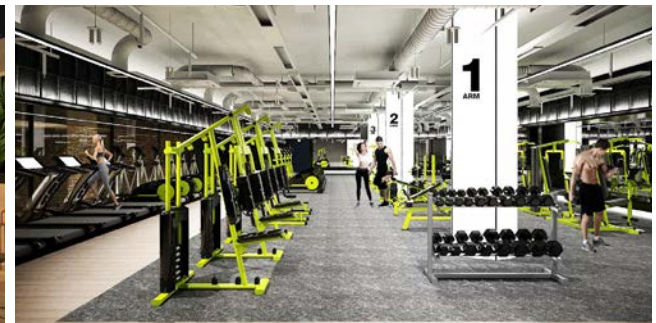

Mondrian Seoul Itaewon Sauna, Fitness, Pool 2020