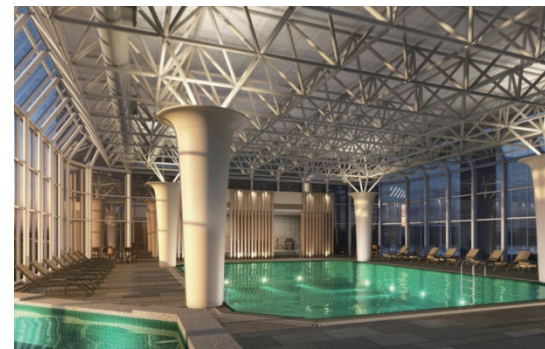

Location Sinpyeong-dong, Gyeongju-si

Area 40.0m²

Gyeongju Hilton Hotel

Location Sinpyeong-dong, Gyeongju-si

Deluxe room area 35m² / **Japanese restaurant area** 220m² / **Chinese restaurant area** 225m²

Seoul Millennium Hilton Hotel Convention