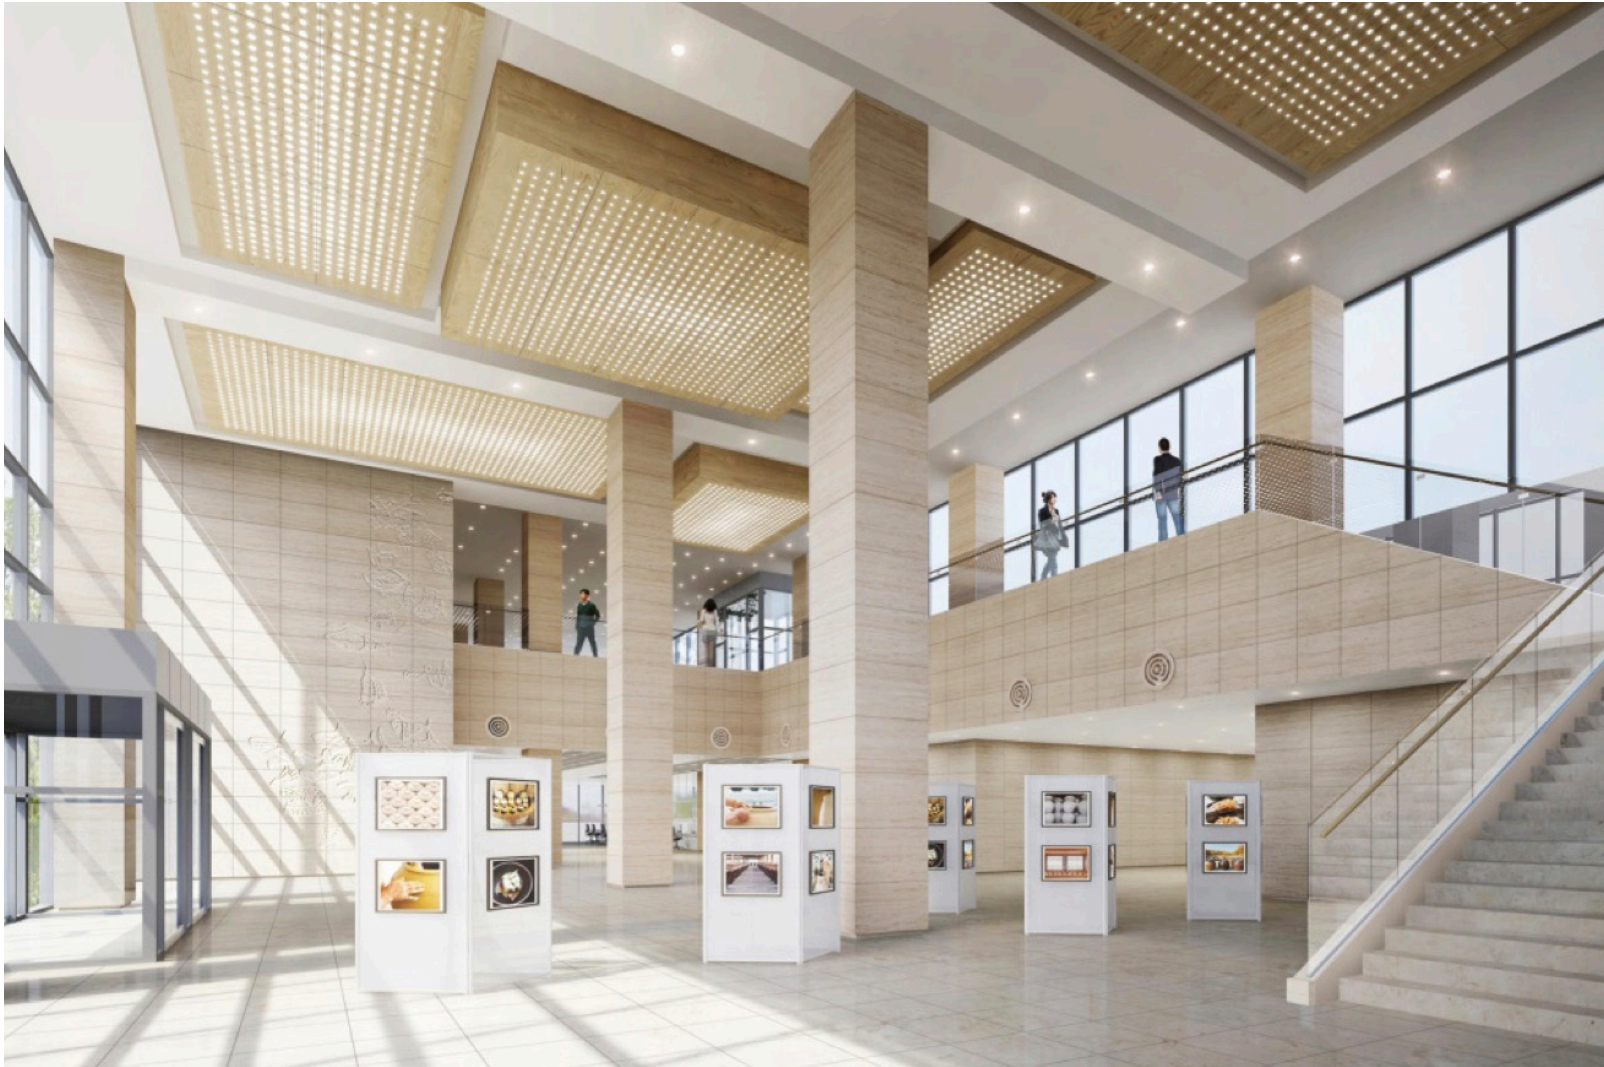

Ulju-gun government office building

Location Cheongyang-myeon, Ulju-gun, Ulsan

Area 41,500m²