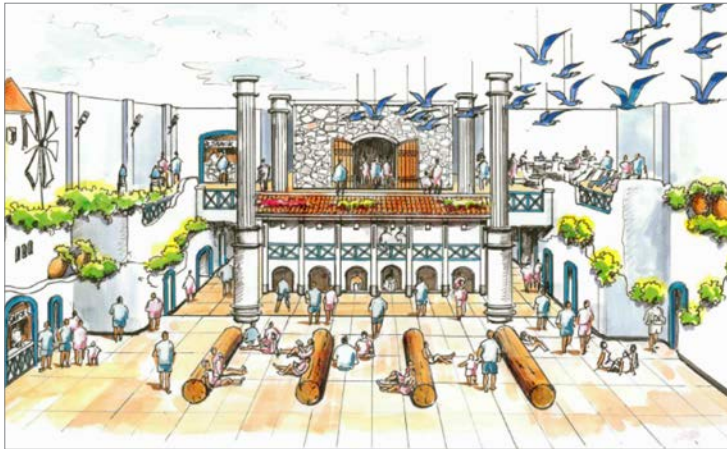

Northland World Waterpark 2017

Location Shijiazhuang, Hebei, China

Area 82,450m²