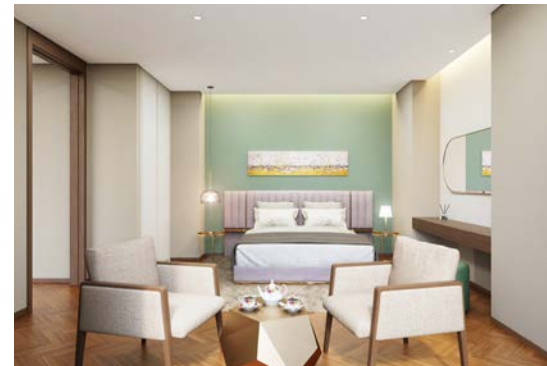

Secho Gran Xi Community 2021

Location Seocho-dong, Seocho-gu, Seoul

Area 6,750m²