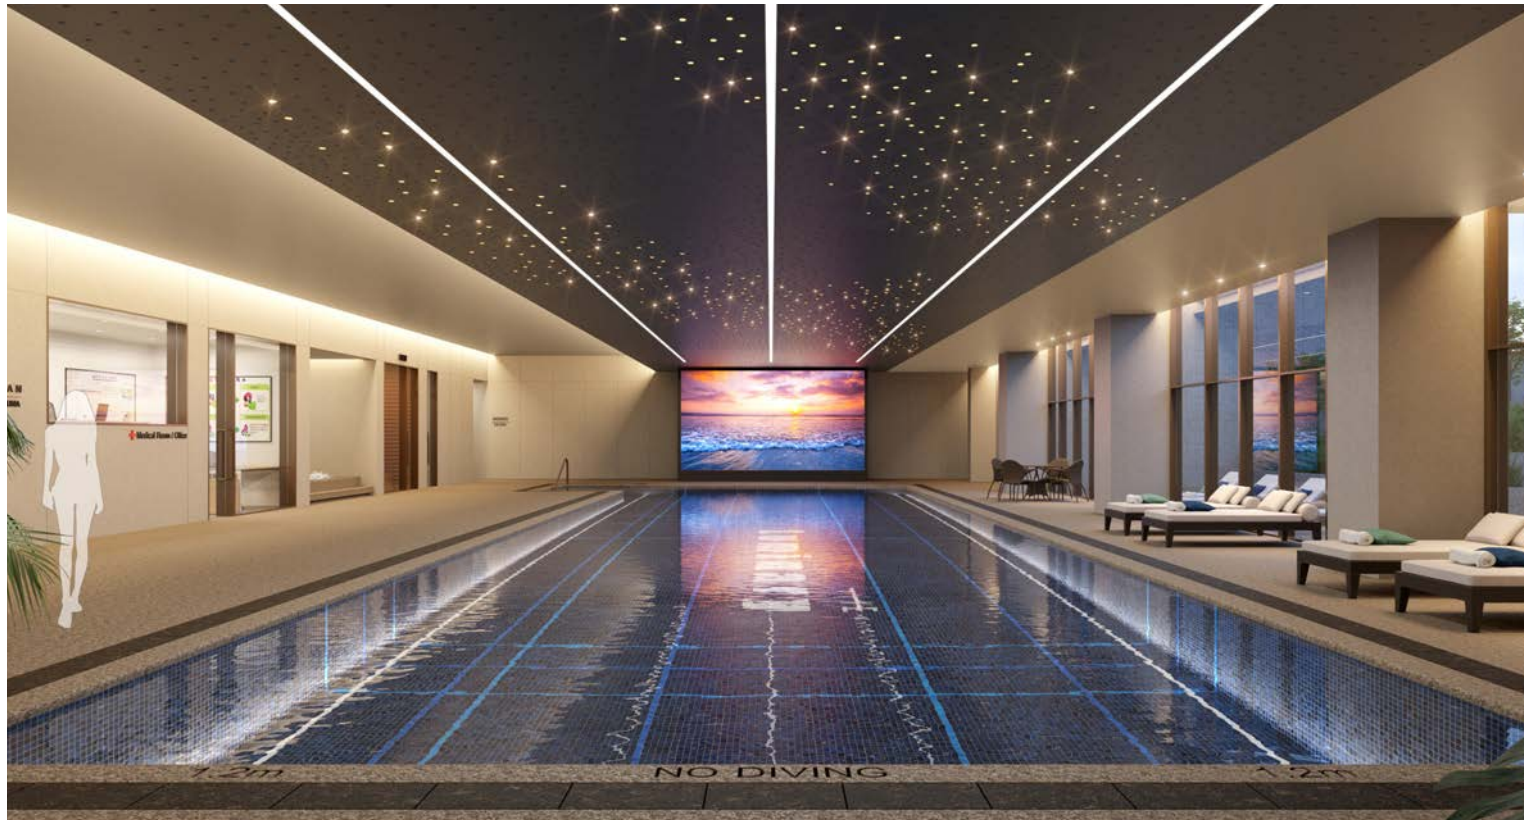

Secho Gran Xi Community 2021

Location Seocho-dong, Seocho-gu, Seoul

Area 6,750m²

Seocho Gran Xi Communiter 2021

Anyang Dio. L 9 Community 2021

Location Anyang-ro, Manan-gu, Anyang-si

Area 2,100m²

Anyang Dio. L 9 Community 2021