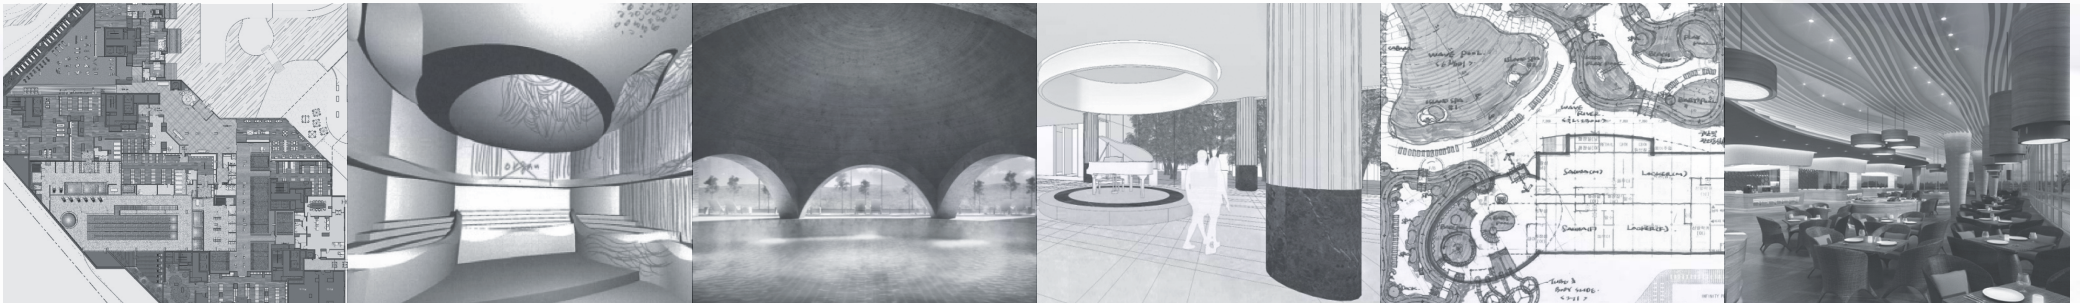

BUSINESS AREA

INKDESIGN a group of professional designers who provide solutions that suit the purpose of a design space. From hotels, communities, auditorium, to leisure and cultural facilities that must be designed professionally, our designers share professional knowledge with other experts to harmoniously create a sustainable space that combines functionality and aesthetic values.

(주)인케디자인은 공간의 목적에 맞게 Solution을 제공하는 디자인 전문가집단입니다. 호텔, 공연장, 레저 및 문화시설, 커뮤니티 등 전문성을 필요로 하는 공간의 성공적인 건립을 위하여 전문가들과 지식을 공유하며 기능과 디자인의 조화를 통하여 지속 가능성이 있는 공간을 창출하고자 합니다.